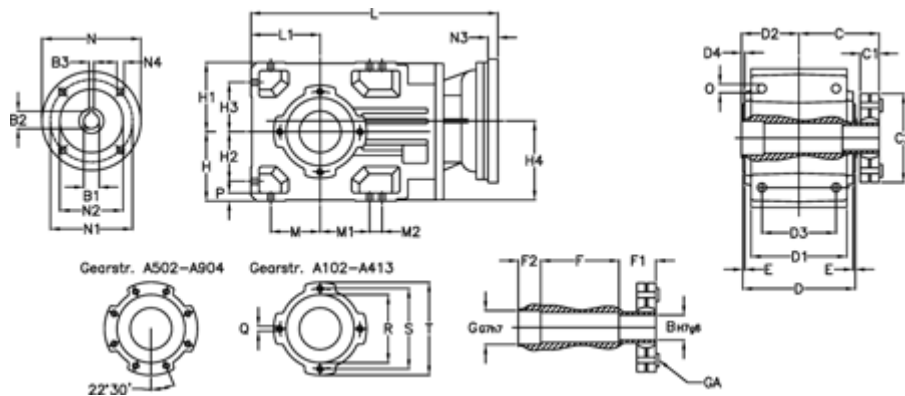

Article number: 29600101865225  
 Description: Bevel helical gearbox  
 A102US-18,6-P71B5

## Measures

B = 30	D1 = 95	F2 = 36	L = 282.5	N3 = -
B1 = 14	D2 = 60	G = 32	L1 = 70	N4 = M8x16
B2 = 16.3	D3 = 75	GA = 14,5 NM	M = 50.0	O = 9.5
B3 = 5	d4 = 4.5	H = 70	M1 = 50.0	P = 9
C = 89.5	Description = A102US-xx-P71 B5	H1 = 70	M2 = -	Q = M8x12
C1 = 23	E = 3.0	H2 = 50.0	N = 160	R = 80
C2 = 72.0	F = 77.5	H3 = 50.0	N1 = 130	S = 100
D = 117	F1 = 36.0	H4 = 83.0	N2 = 110	T = 120